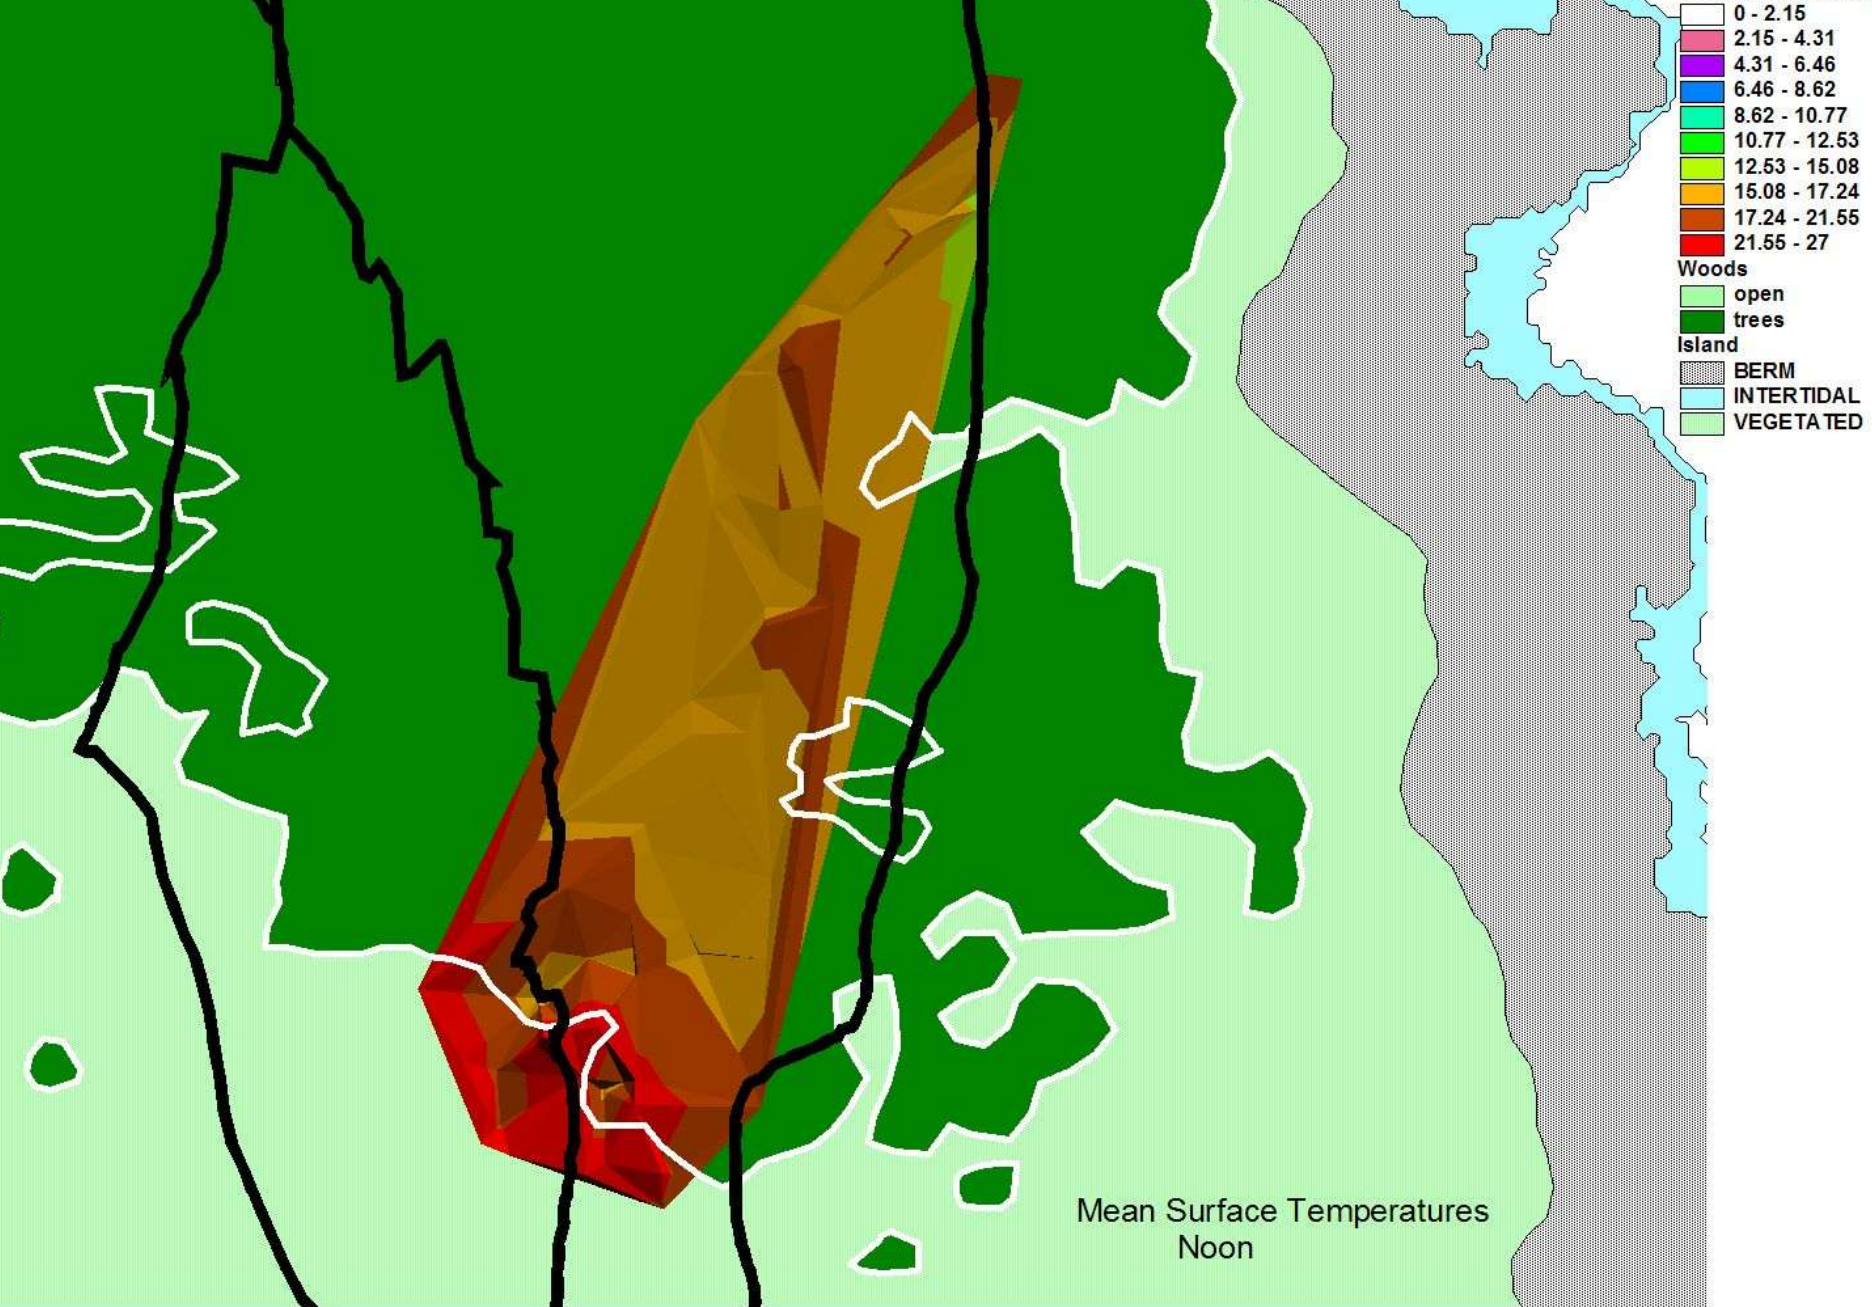

Maine

Great Duck Island

Surface mote 108 on 22 June

Burrow Mote 216 on the 22nd of June

Surface Motes in the open Meadow

Burrow Motes in the open Meadow

Mean Temperatures
Midnight
Burrow Motes

Burrow3 Mon Aug 4 15:55:43 2003

No Picture