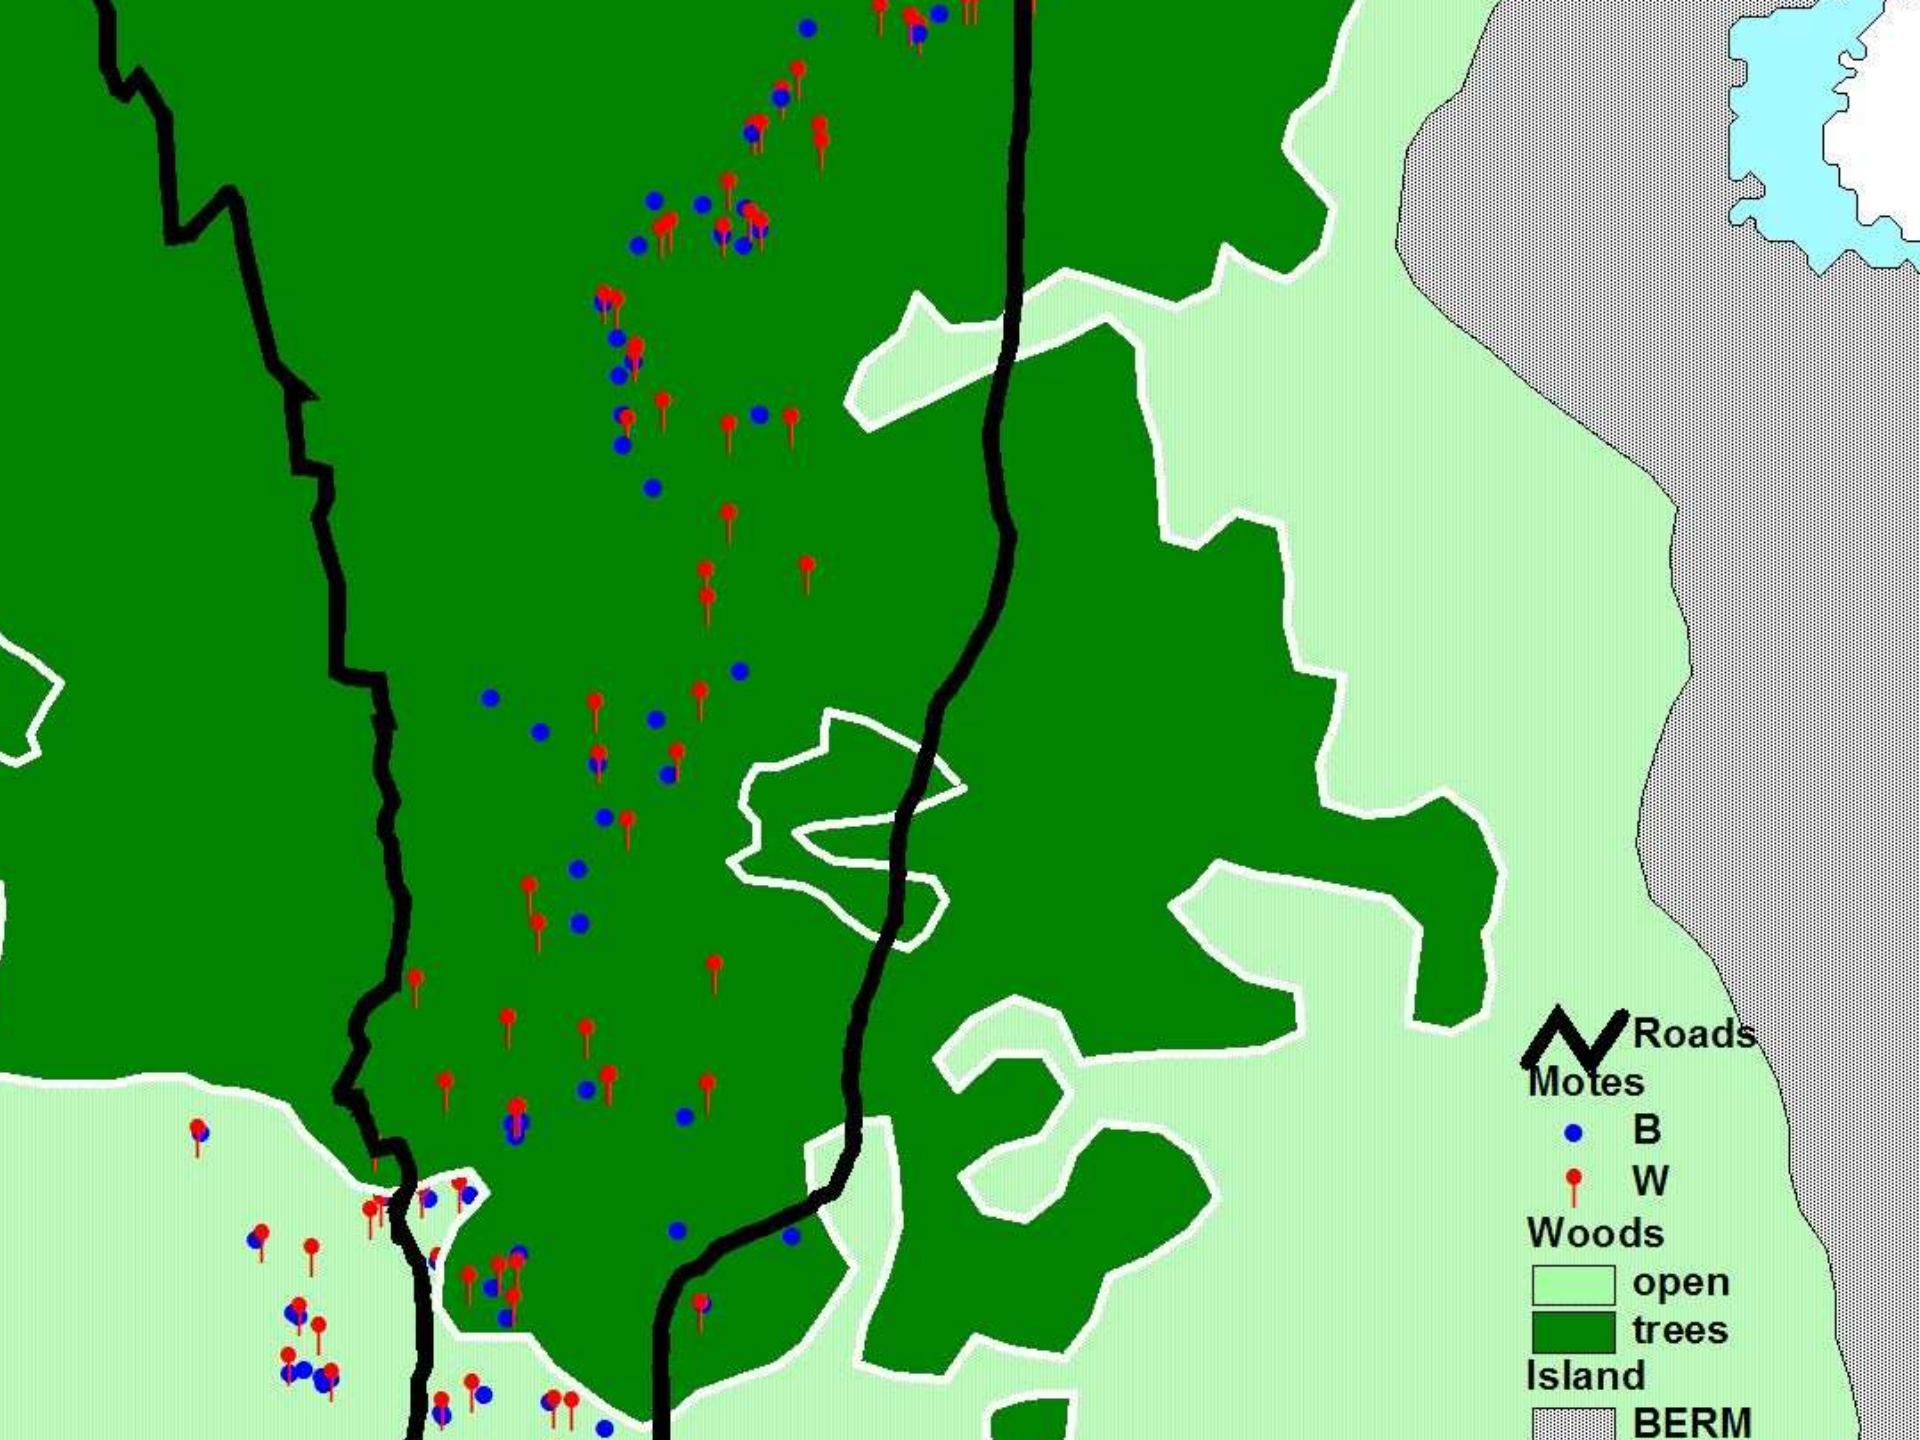

Maine

Great Duck Island

Surface mote 108 on 22 June

Burrow Mote 216 on the 22nd of June

Surface Motes in the open Meadow

Burrow Motes in the open Meadow

Mean Temperatures
Midnight
Burrow Motes

Burrow3 Mon Aug 4 15:55:43 2003

No Picture