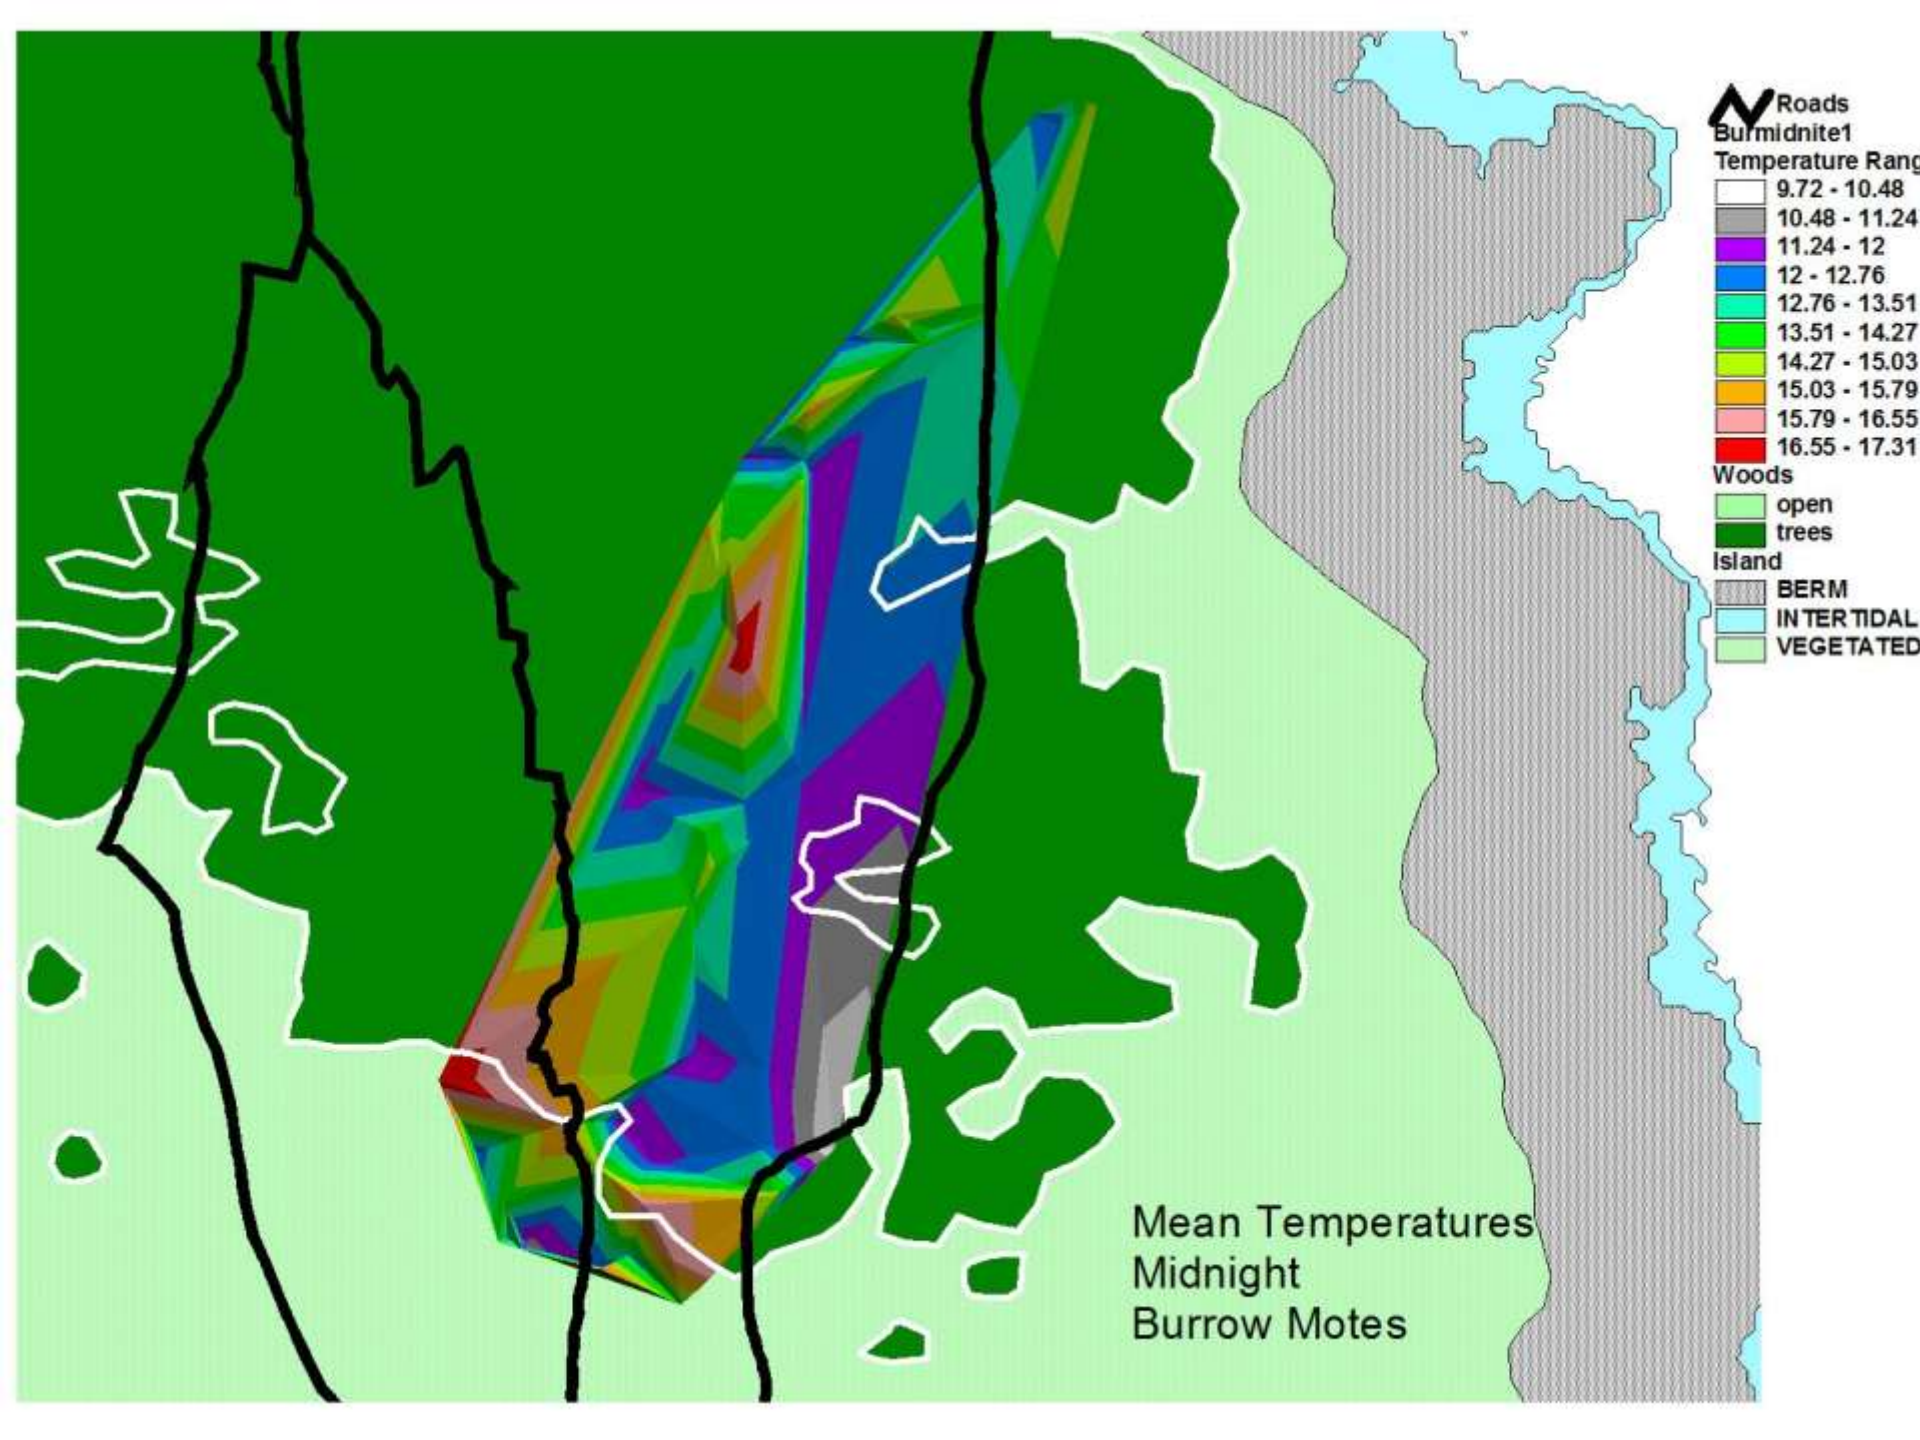

Maine

Great Duck Island

Surface mote 108 on 22 June

Burrow Mote 216 on the 22nd of June

Surface Motes in the open Meadow

Burrow Motes in the open Meadow

Mean Temperatures
Midnight
Burrow Motes

Burrow3 Mon Aug 4 15:55:43 2003

No Picture