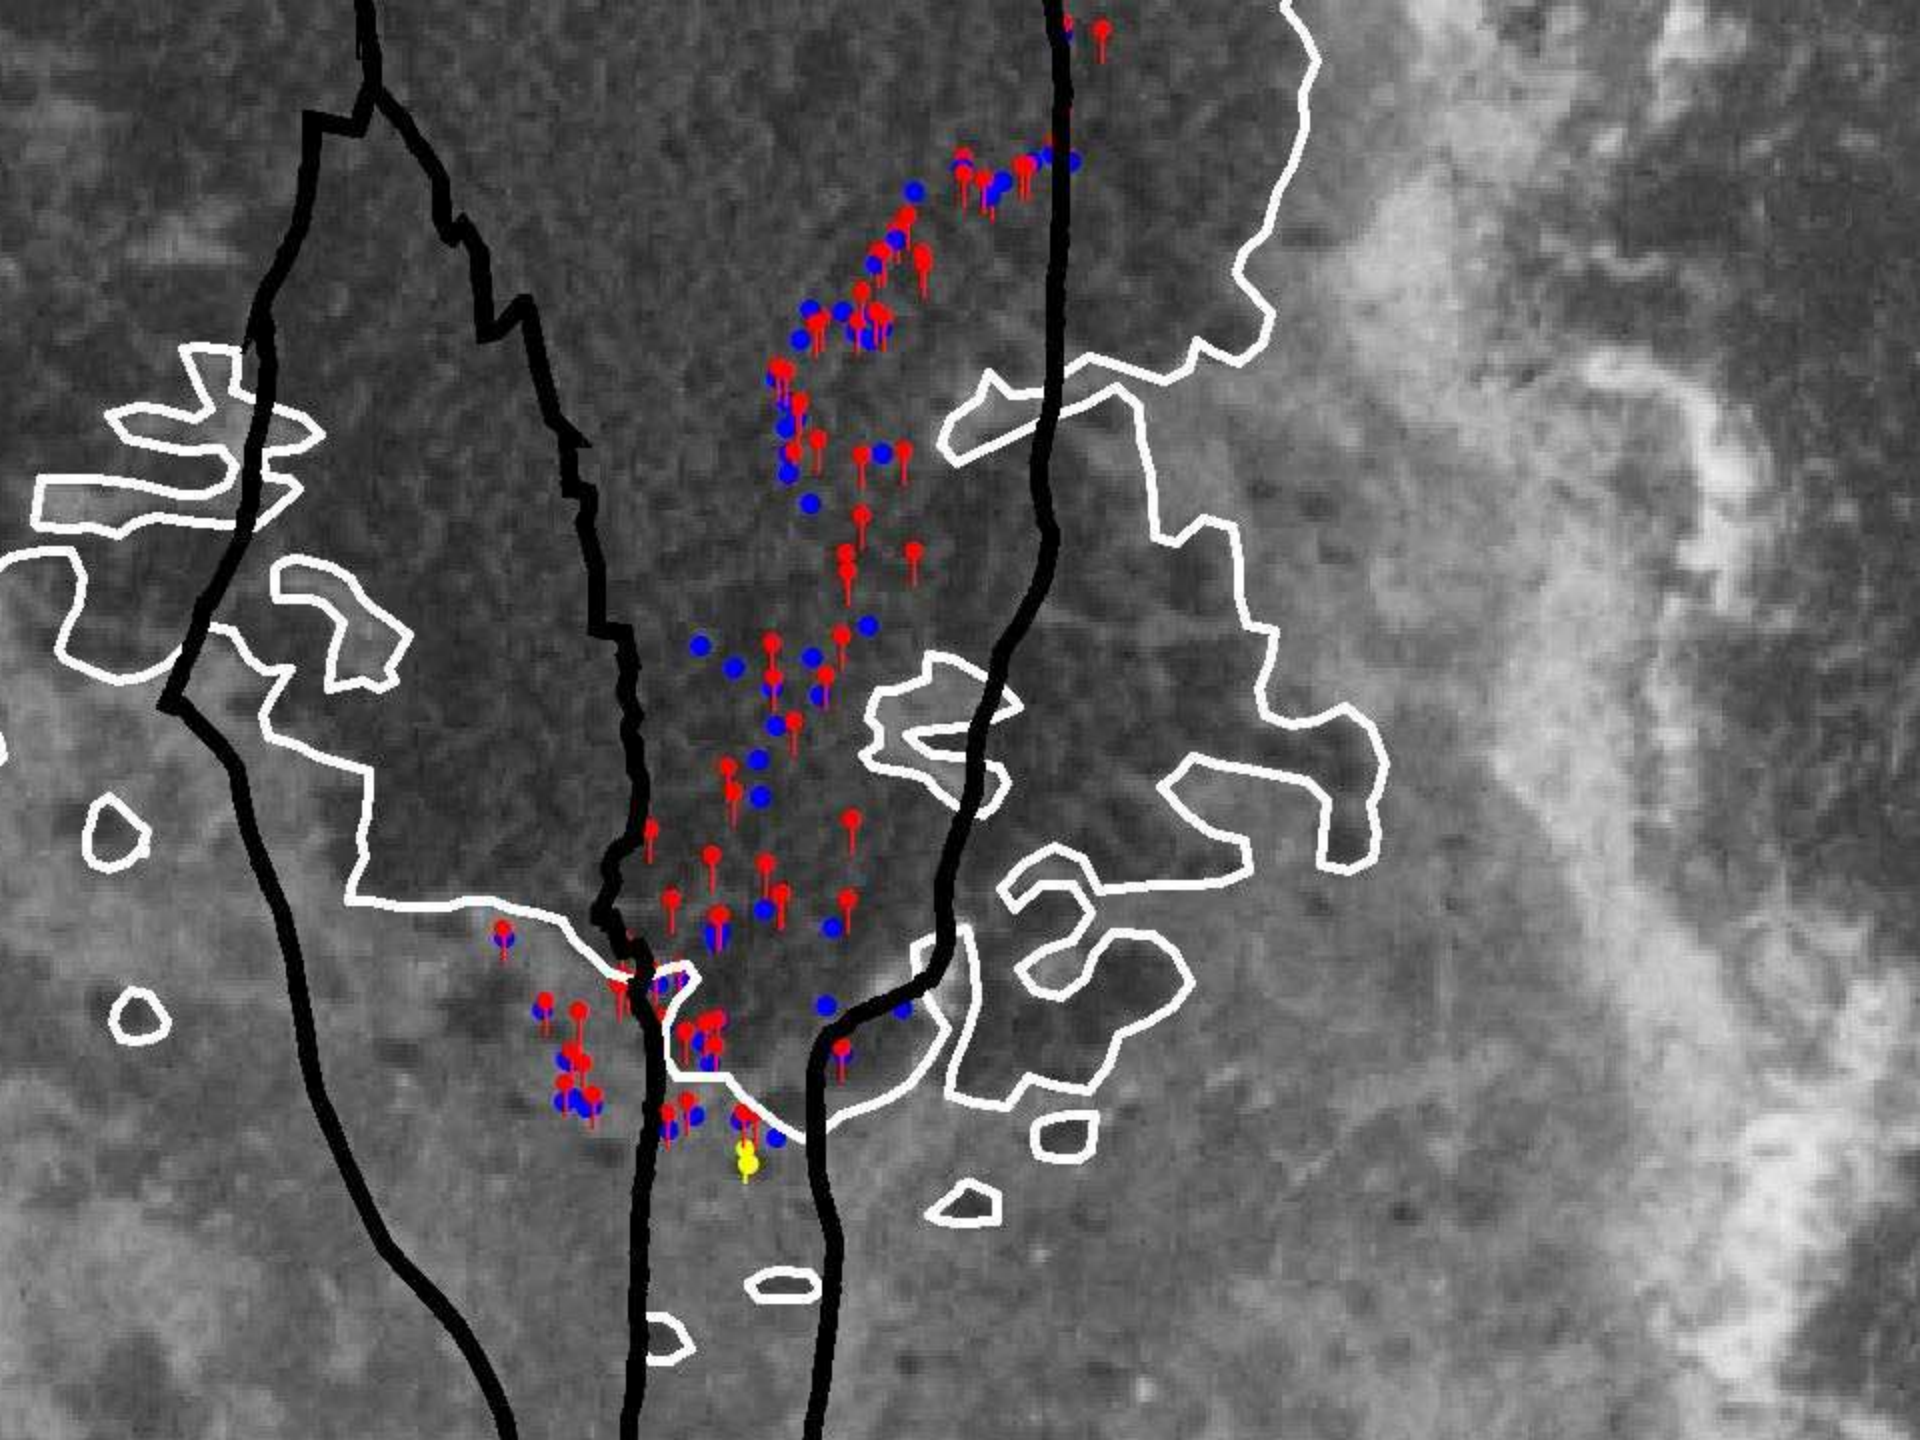

Maine

Great Duck Island

Surface mote 108 on 22 June

Burrow Mote 216 on the 22nd of June

Surface Motes in the open Meadow

Burrow Motes in the open Meadow

Mean Temperatures
Midnight
Burrow Motes

Burrow3 Mon Aug 4 15:55:43 2003

No Picture