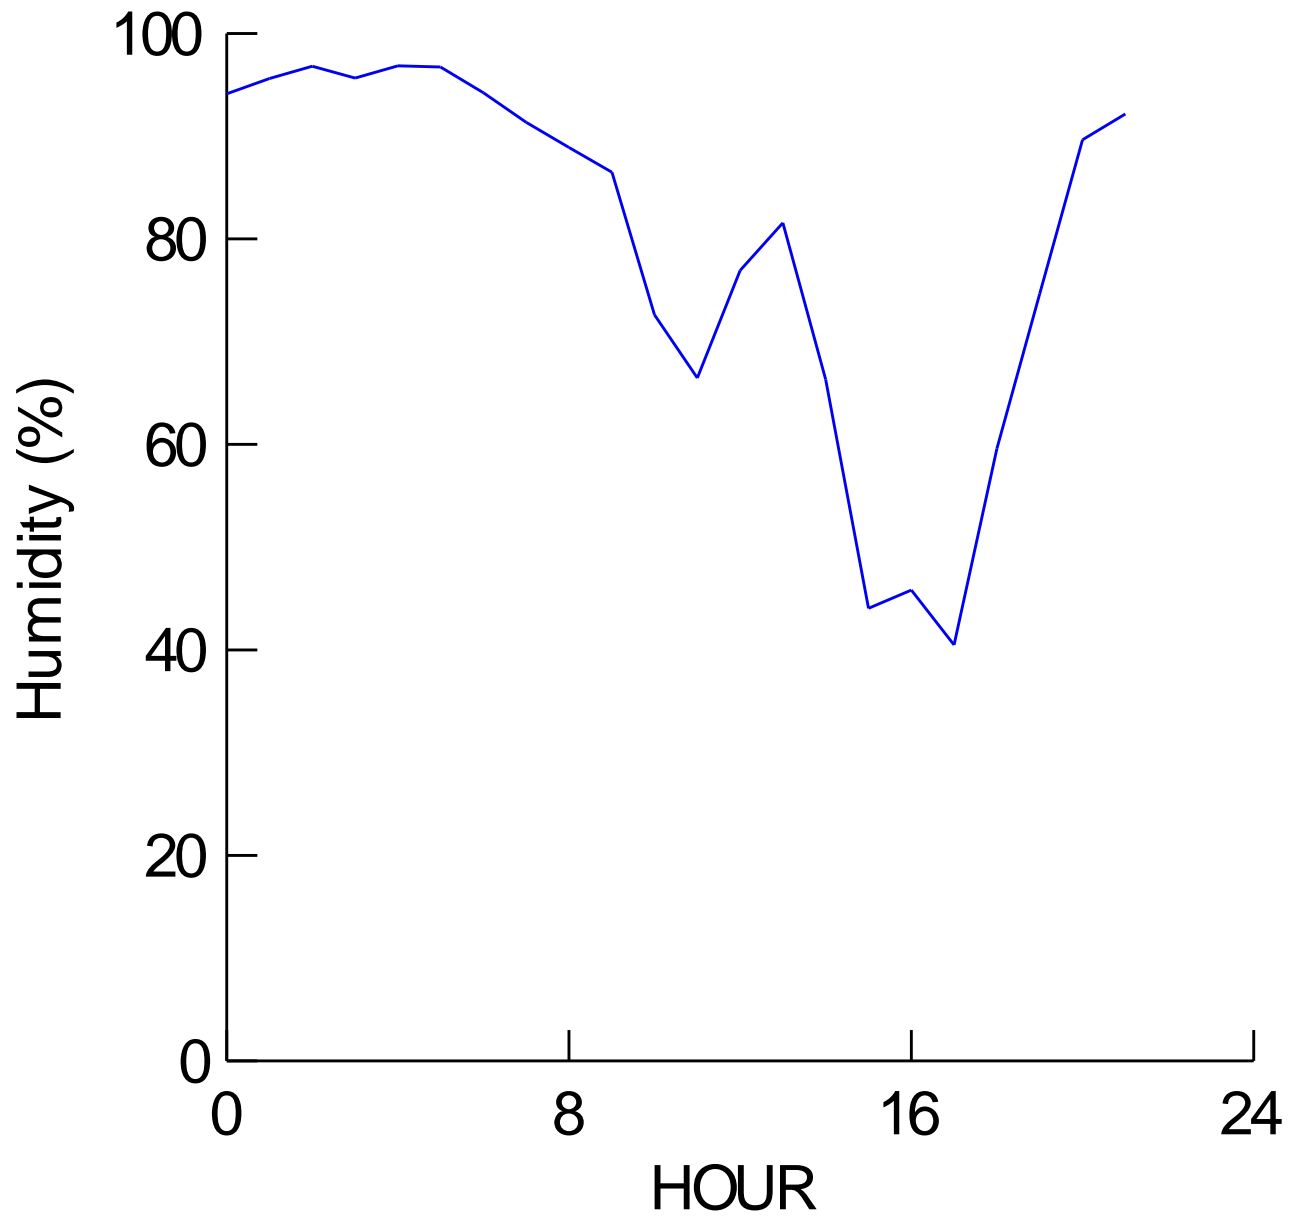

Maine

Great Duck Island

Surface mote 108 on 22 June

Burrow Mote 216 on the 22nd of June

Surface Motes in the open Meadow

Burrow Motes in the open Meadow

Mean Temperatures
Midnight
Burrow Motes

Burrow3 Mon Aug 4 15:55:43 2003

No Picture