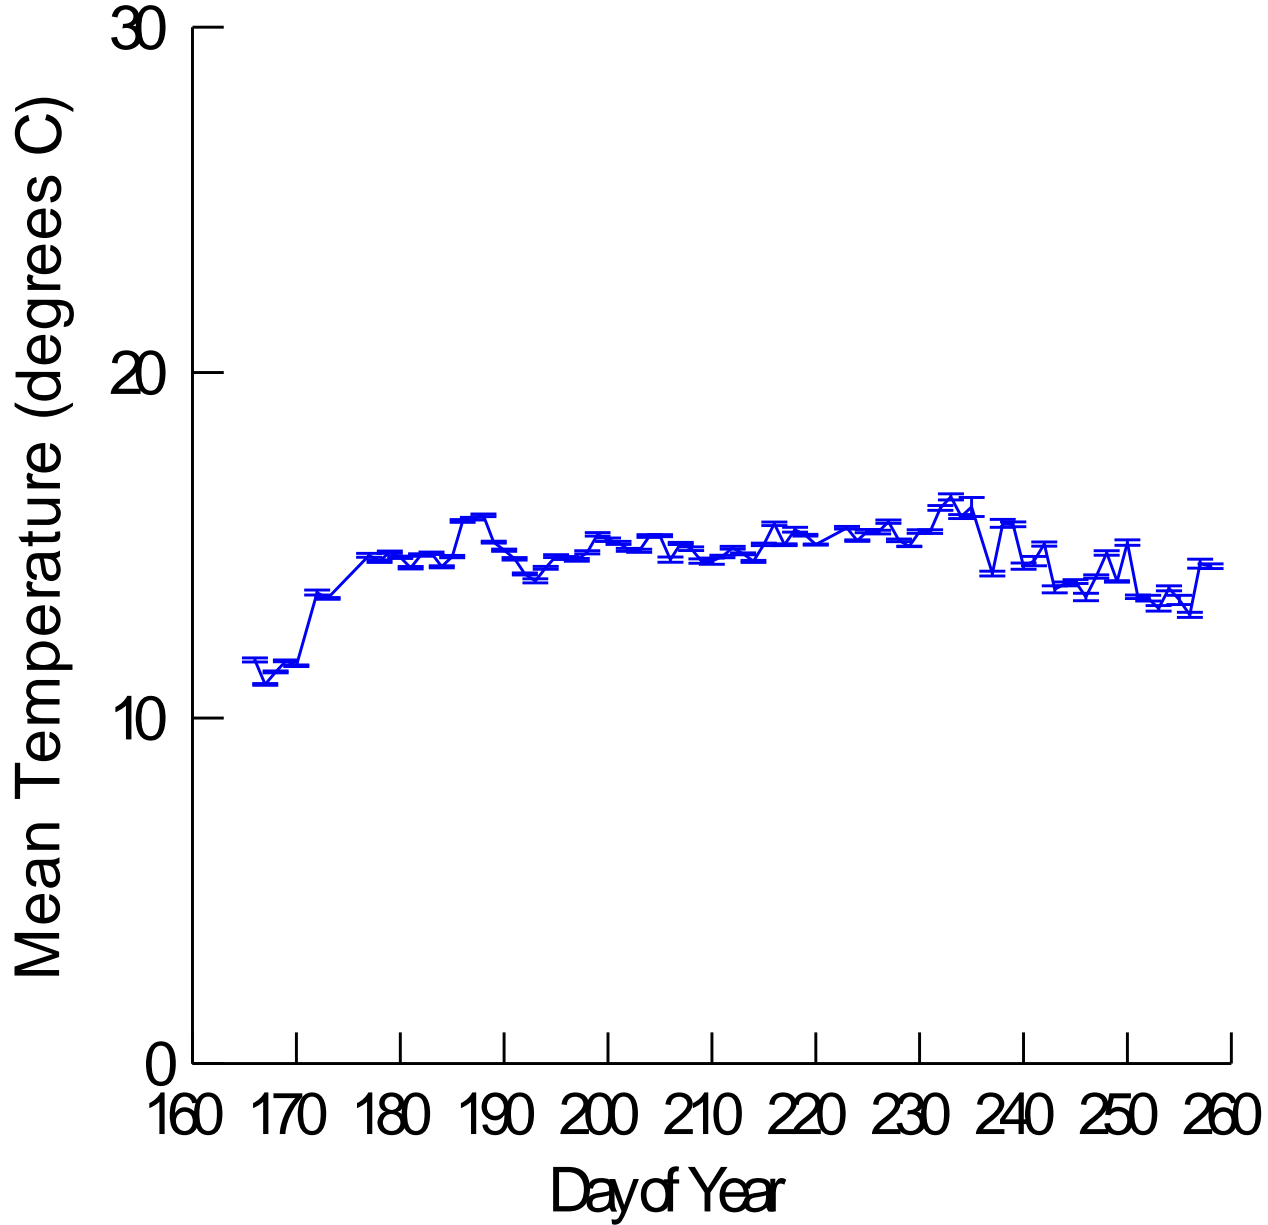

Maine

Great Duck Island

Surface mote 108 on 22 June

Burrow Mote 216 on the 22nd of June

Surface Motes in the open Meadow

Burrow Motes in the open Meadow

Mean Temperatures
Midnight
Burrow Motes

Burrow3 Mon Aug 4 15:55:43 2003

No Picture