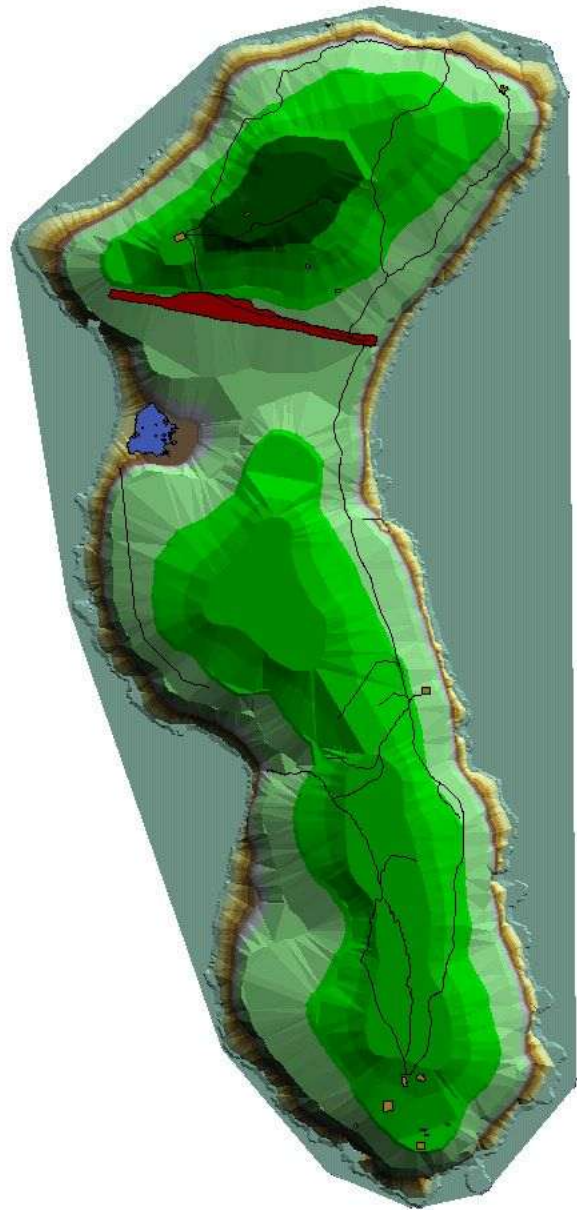

Maine

Great Duck Island

Surface mote 108 on 22 June

Burrow Mote 216 on the 22nd of June

Surface Motes in the open Meadow

Burrow Motes in the open Meadow

Mean Temperatures
Midnight
Burrow Motes

Burrow3 Mon Aug 4 15:55:43 2003

No Picture