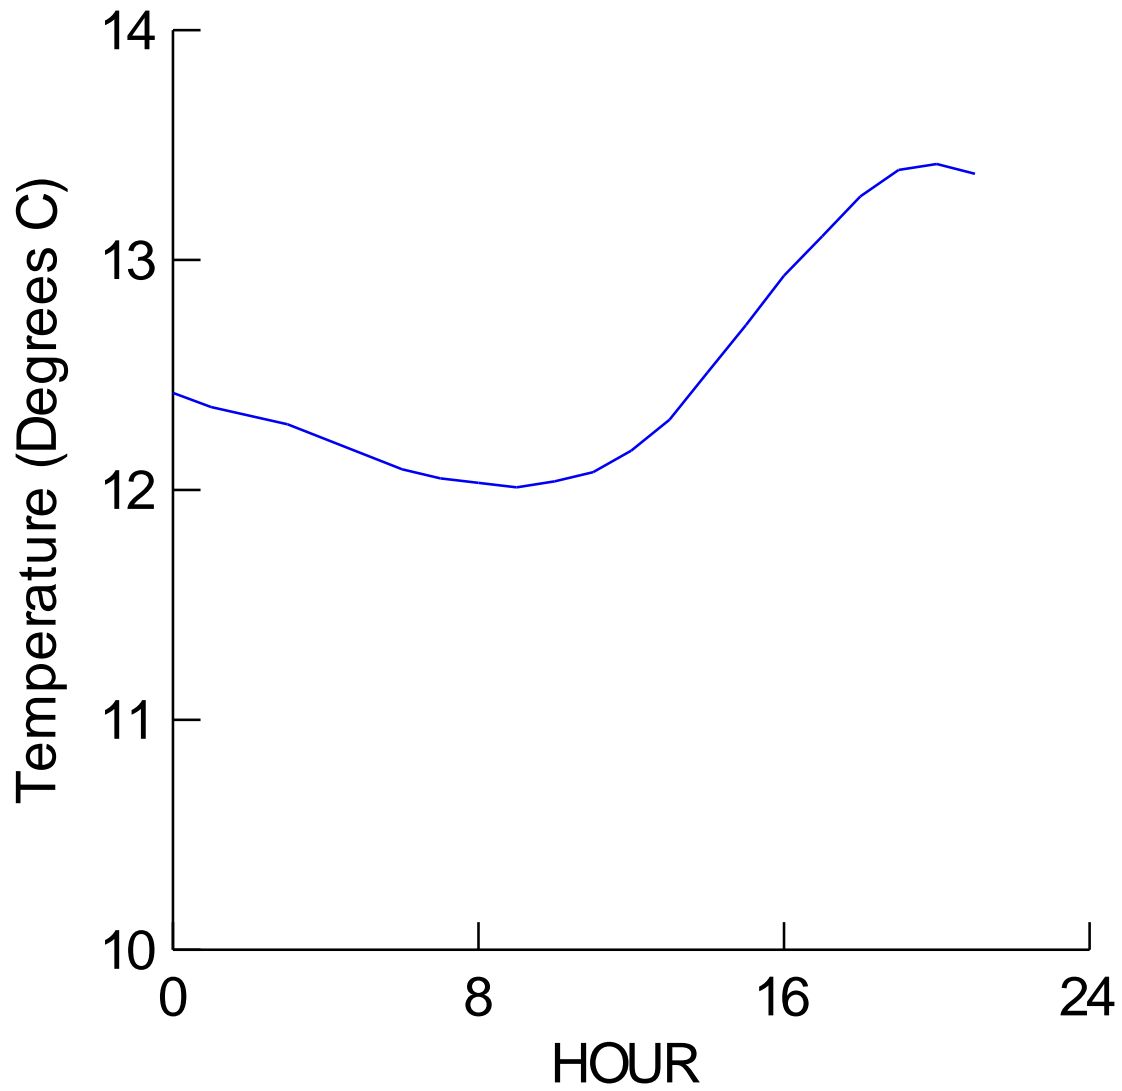

Maine

Great Duck Island

Surface mote 108 on 22 June

Burrow Mote 216 on the 22nd of June

Surface Motes in the open Meadow

Burrow Motes in the open Meadow

Mean Temperatures
Midnight
Burrow Motes

Burrow3 Mon Aug 4 15:55:43 2003

No Picture