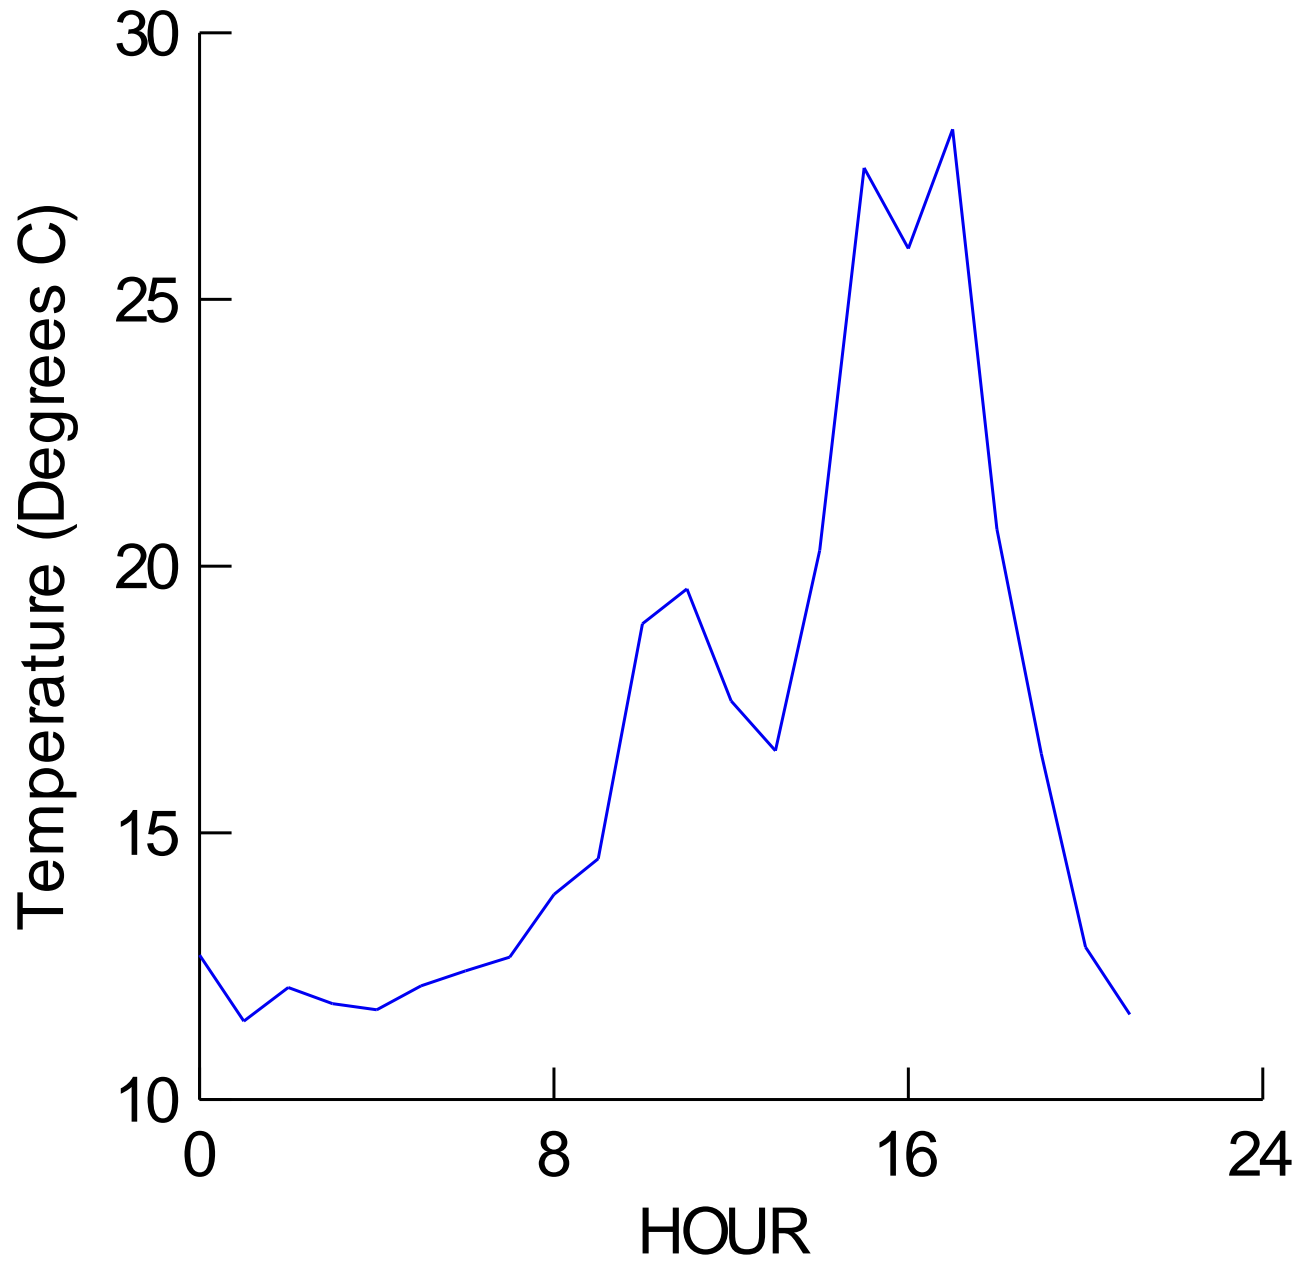

Maine

Great Duck Island

Surface mote 108 on 22 June

Burrow Mote 216 on the 22nd of June

Surface Motes in the open Meadow

Burrow Motes in the open Meadow

Mean Temperatures
Midnight
Burrow Motes

Burrow3 Mon Aug 4 15:55:43 2003

No Picture