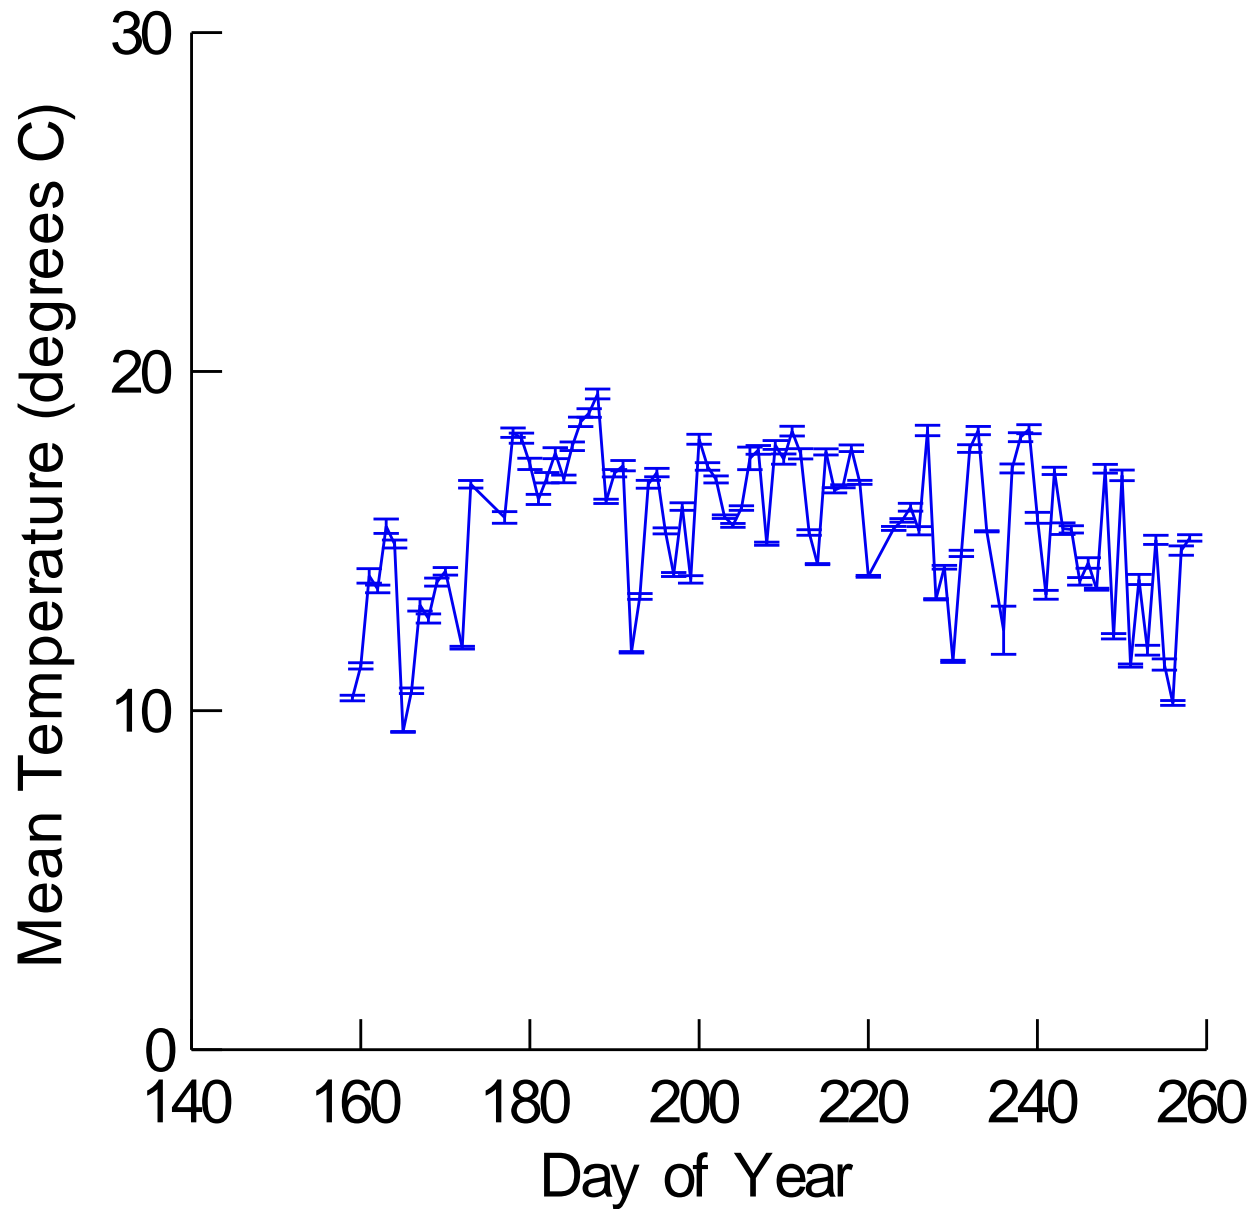

Maine

Great Duck Island

Surface mote 108 on 22 June

Burrow Mote 216 on the 22nd of June

Surface Motes in the open Meadow

Burrow Motes in the open Meadow

Mean Temperatures
Midnight
Burrow Motes

Burrow3 Mon Aug 4 15:55:43 2003