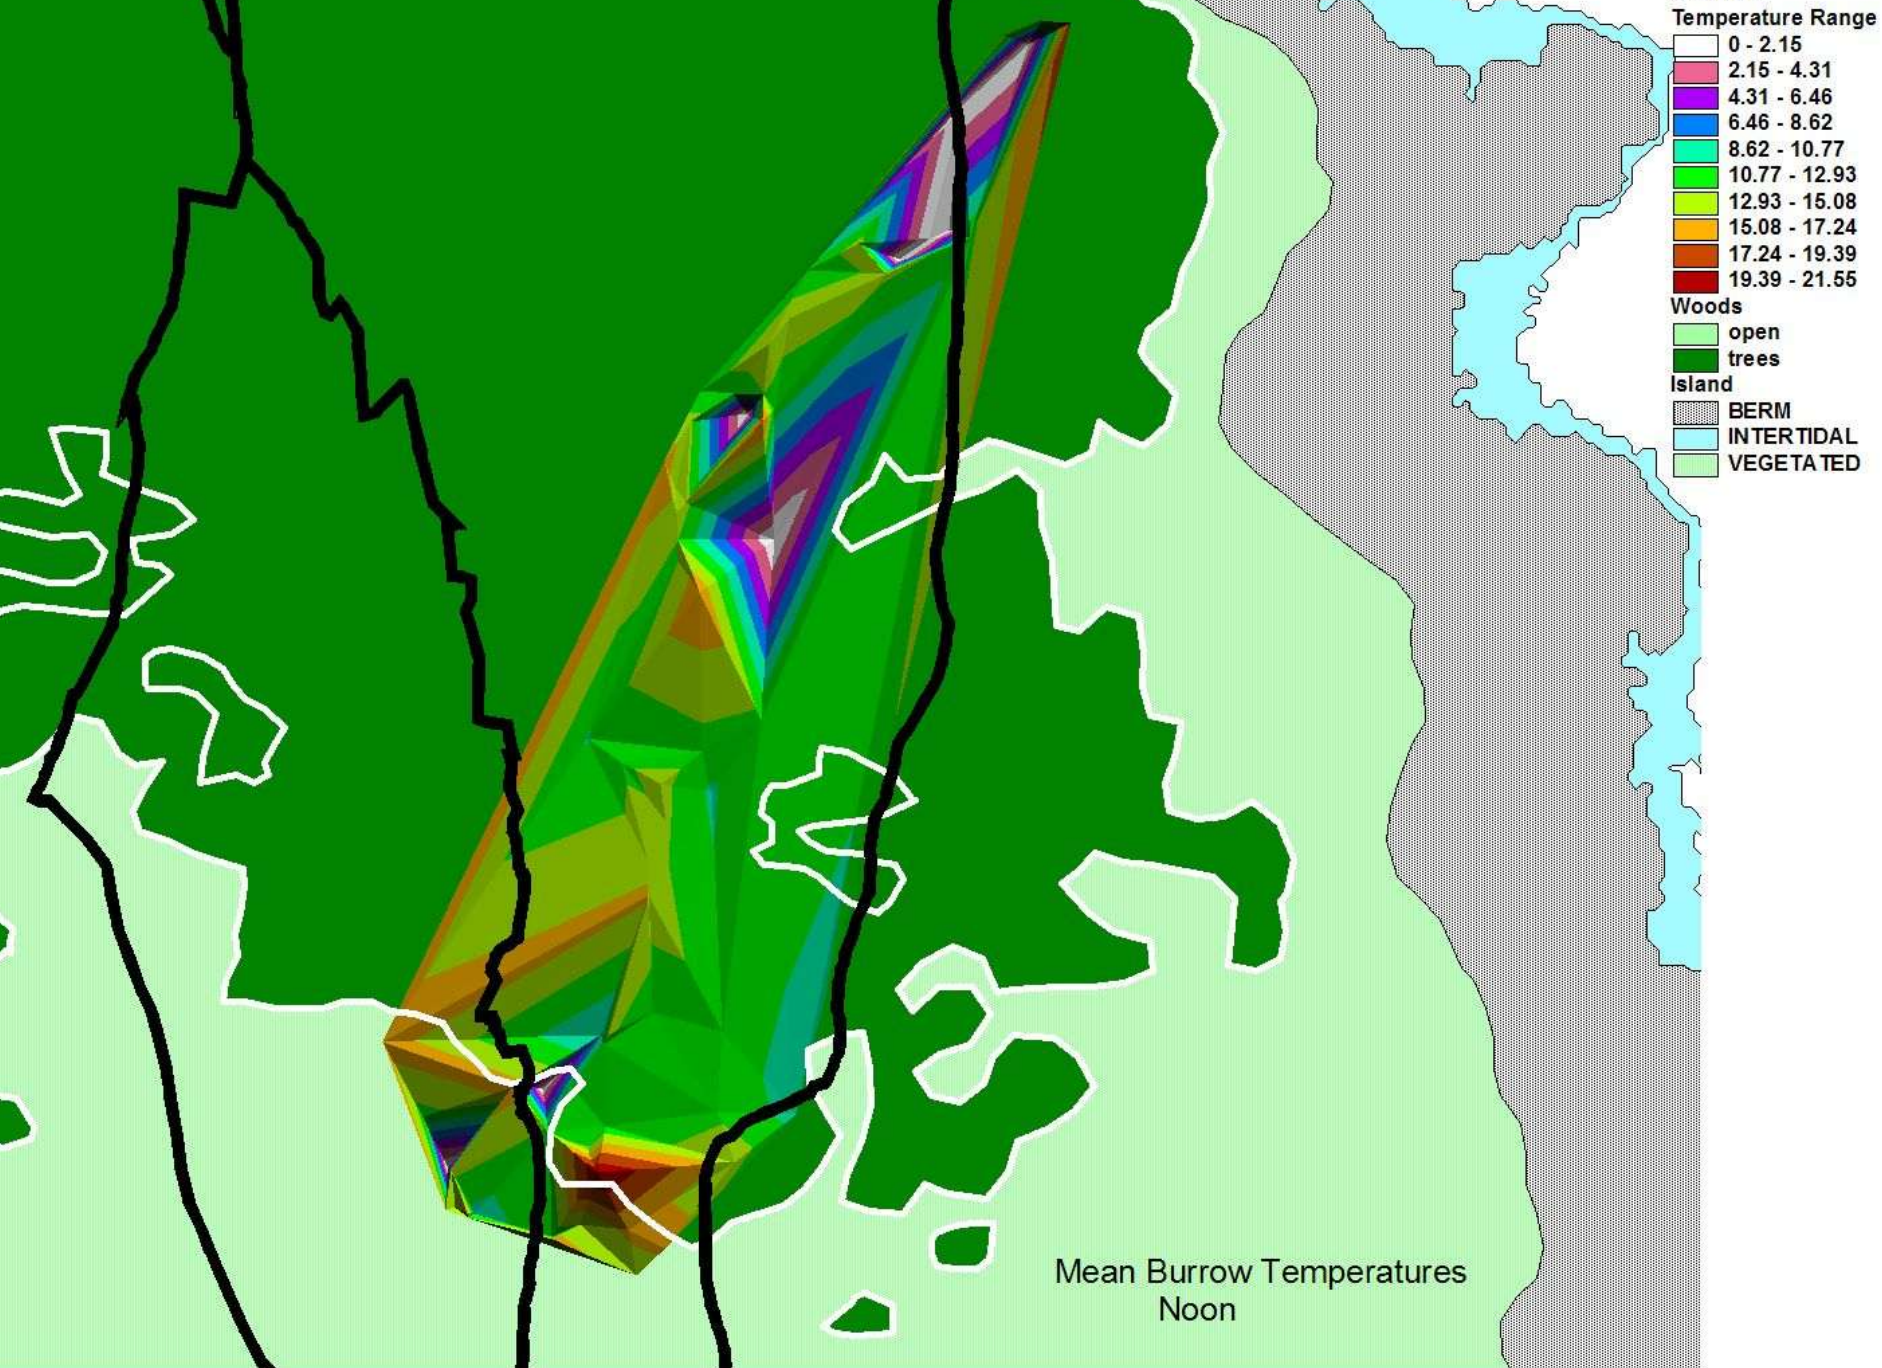

Maine

Great Duck Island

Surface mote 108 on 22 June

Burrow Mote 216 on the 22nd of June

Surface Motes in the open Meadow

Burrow Motes in the open Meadow

Mean Temperatures
Midnight
Burrow Motes

Burrow3 Mon Aug 4 15:55:43 2003

No Picture