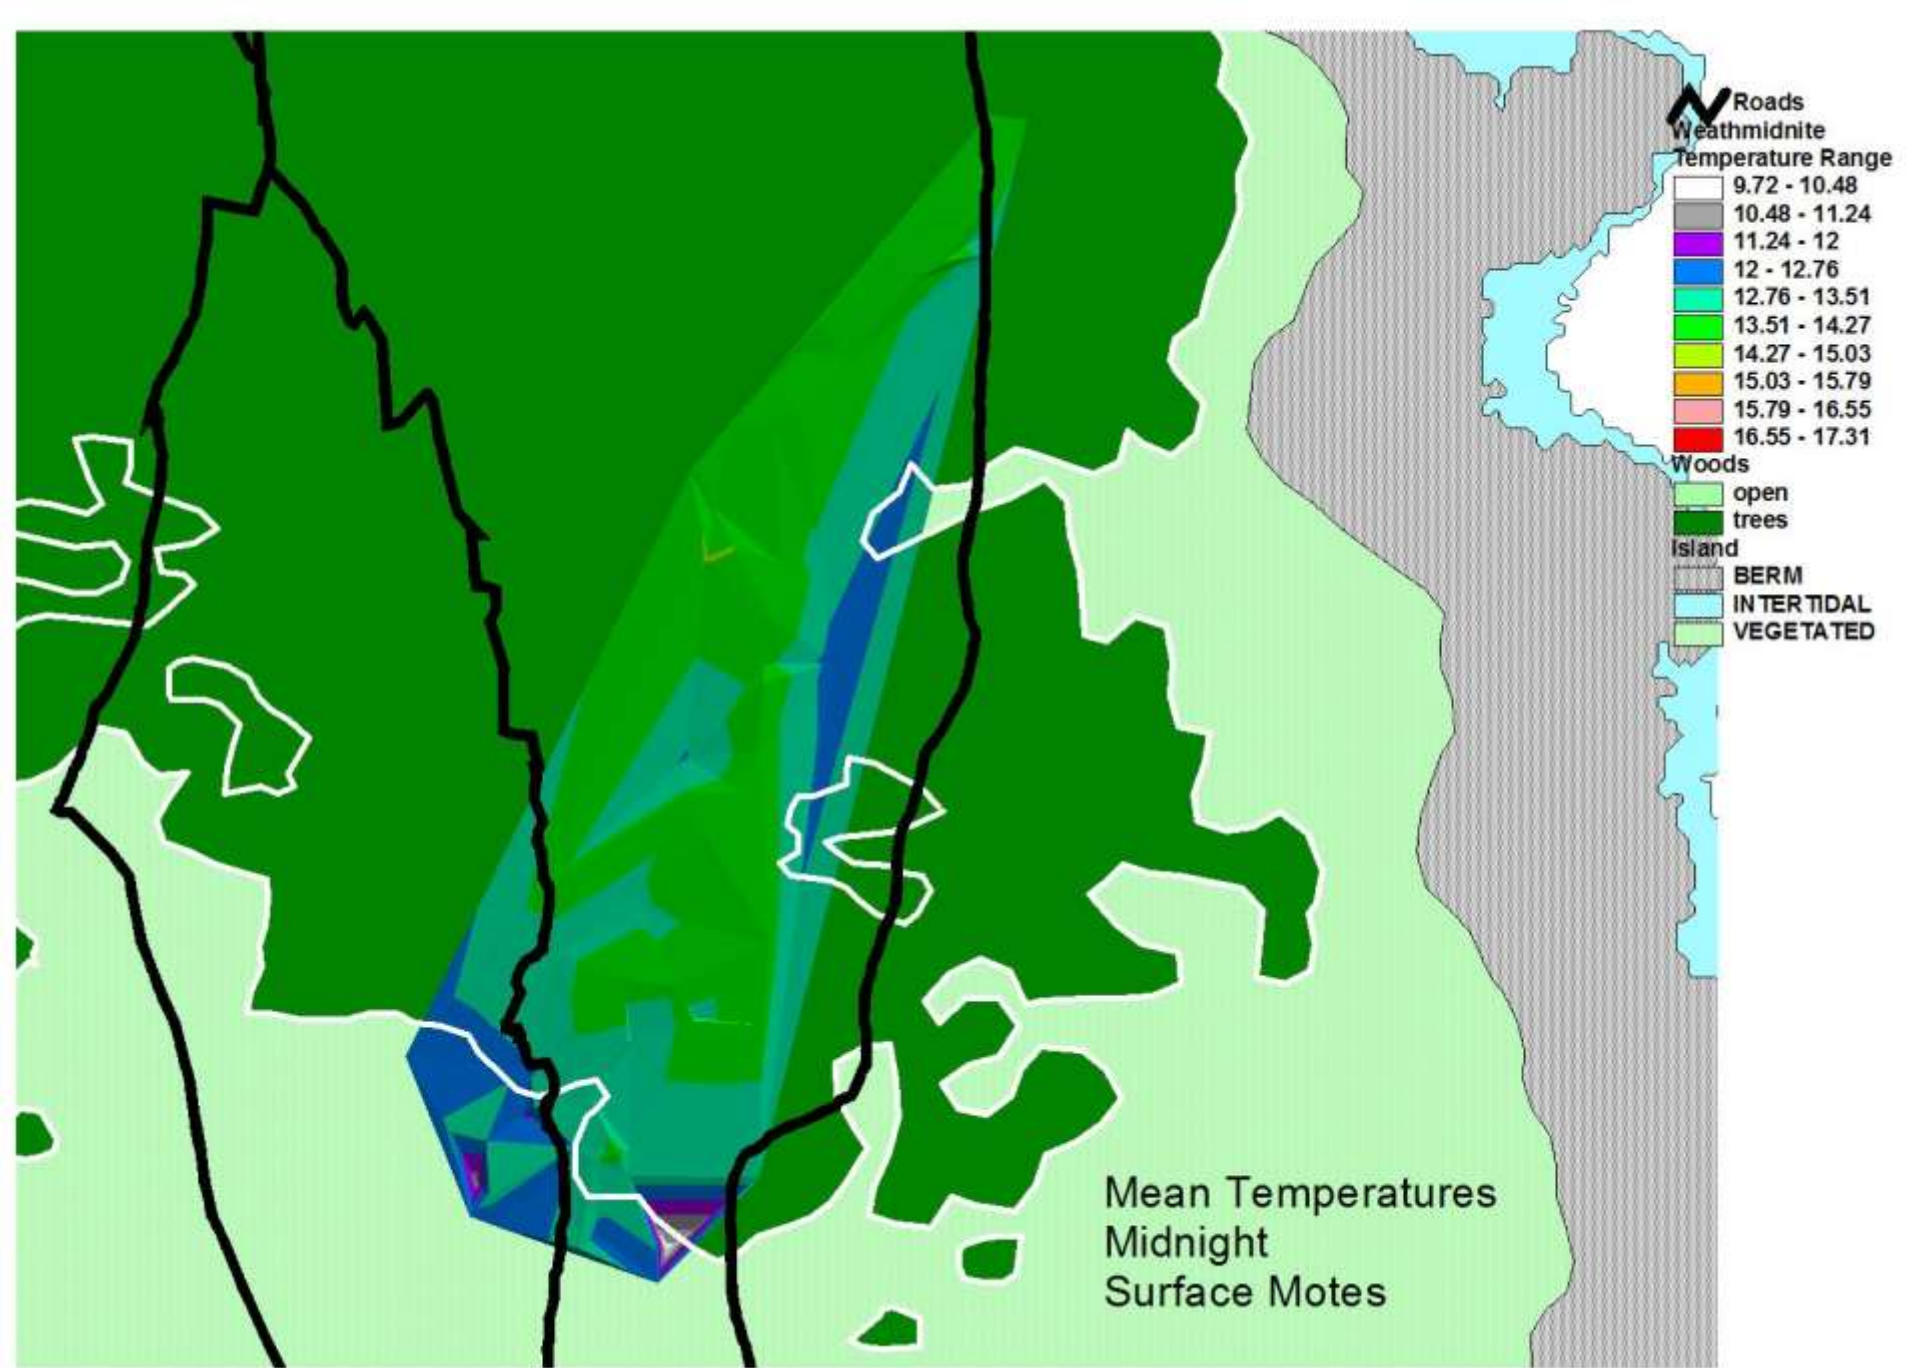

Maine

Great Duck Island

Surface mote 108 on 22 June

Burrow Mote 216 on the 22nd of June

Surface Motes in the open Meadow

Burrow Motes in the open Meadow

Mean Temperatures
Midnight
Burrow Motes

Burrow3 Mon Aug 4 15:55:43 2003

No Picture